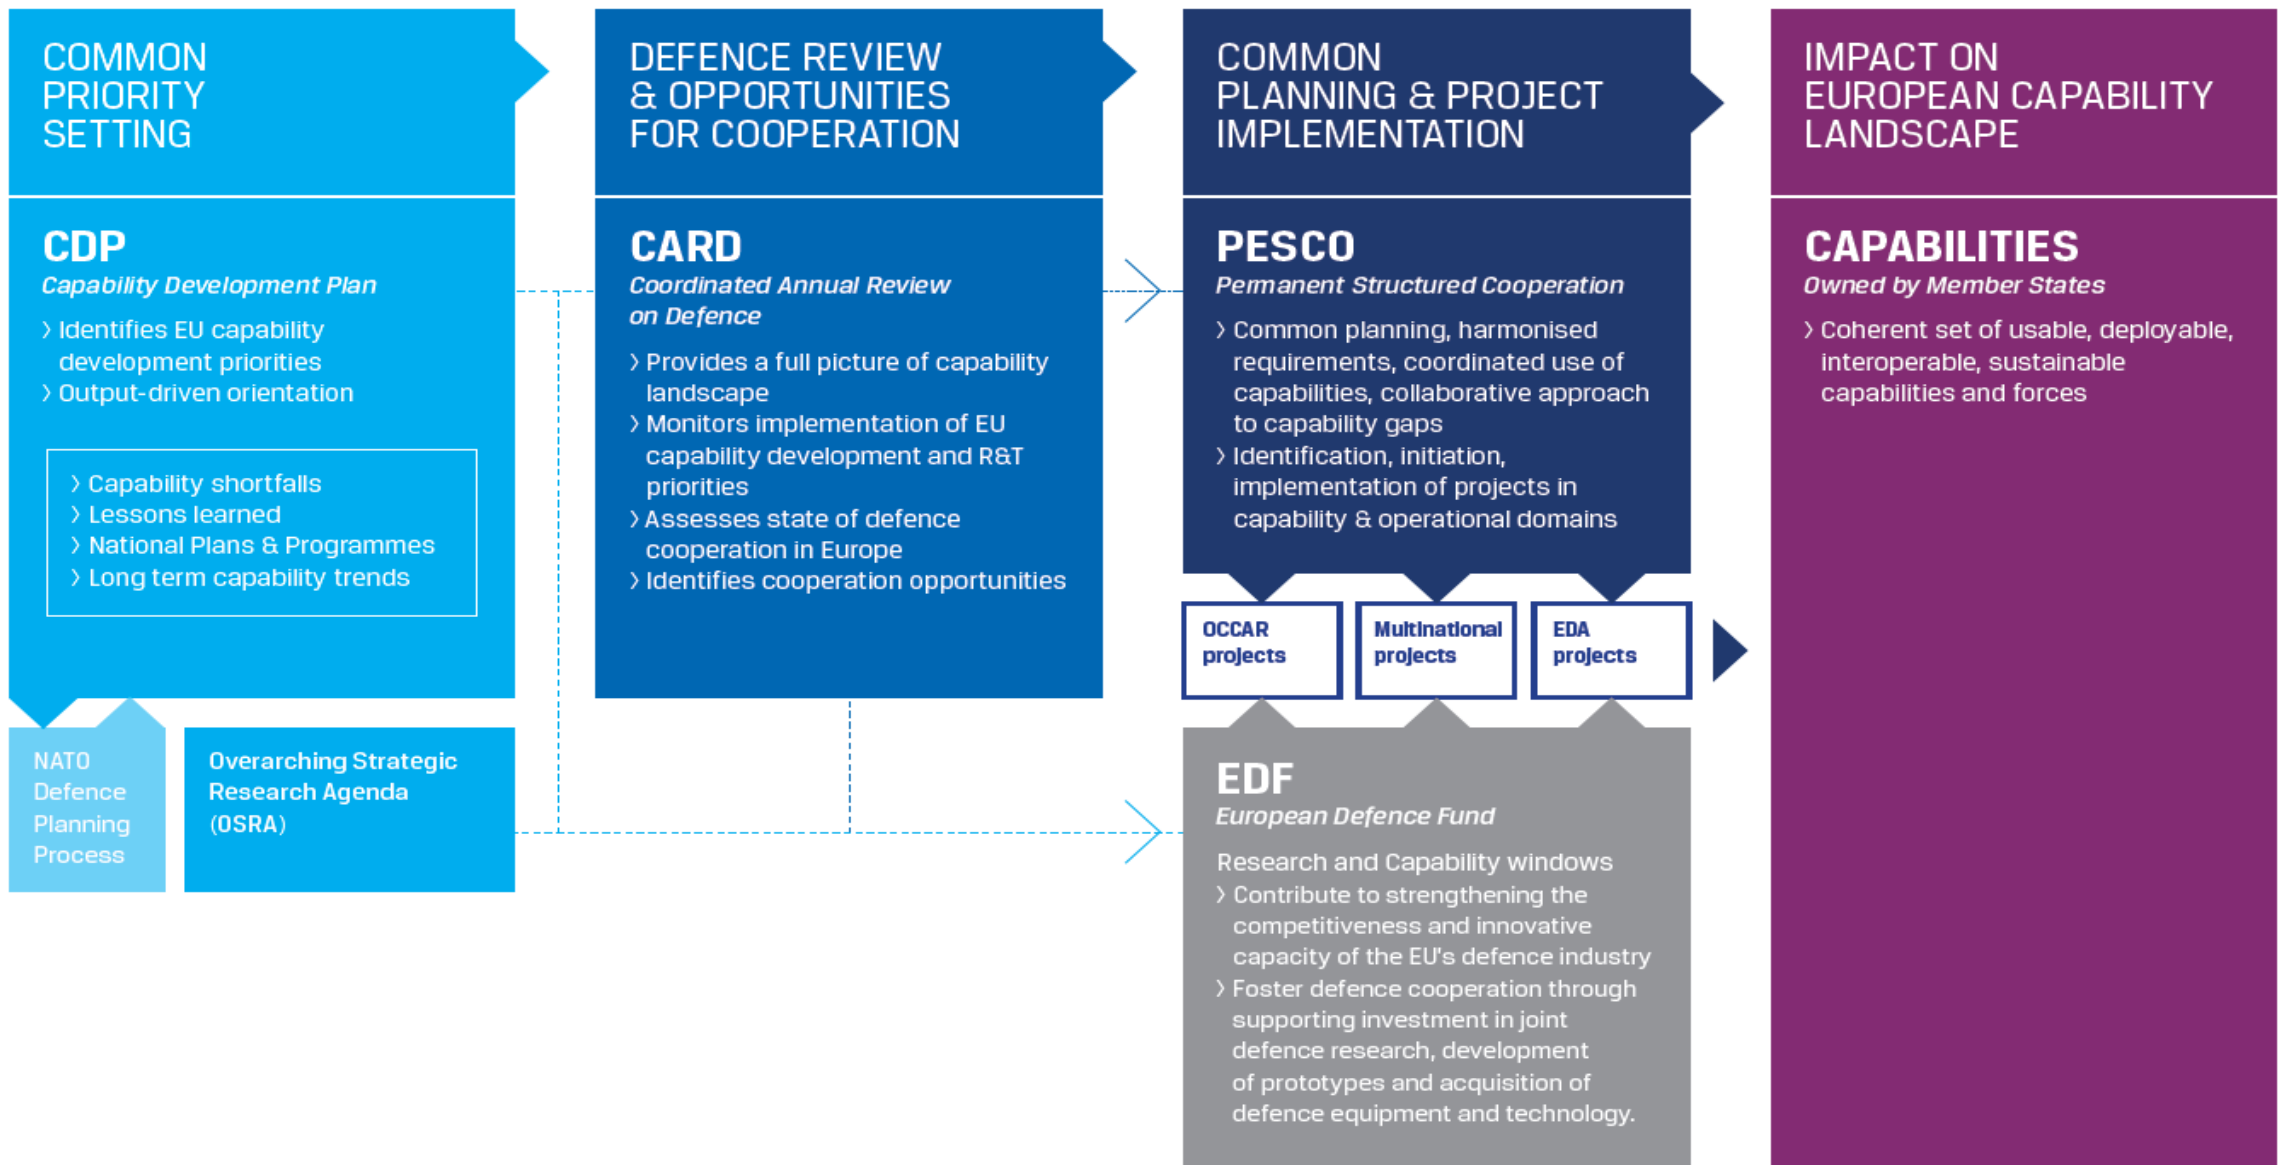

THE POLITICAL CONTEXT OF THE EDA SATCOM ACTIVITIES

A coherent approach from priorities to impact

11 EU Capability Development Priorities