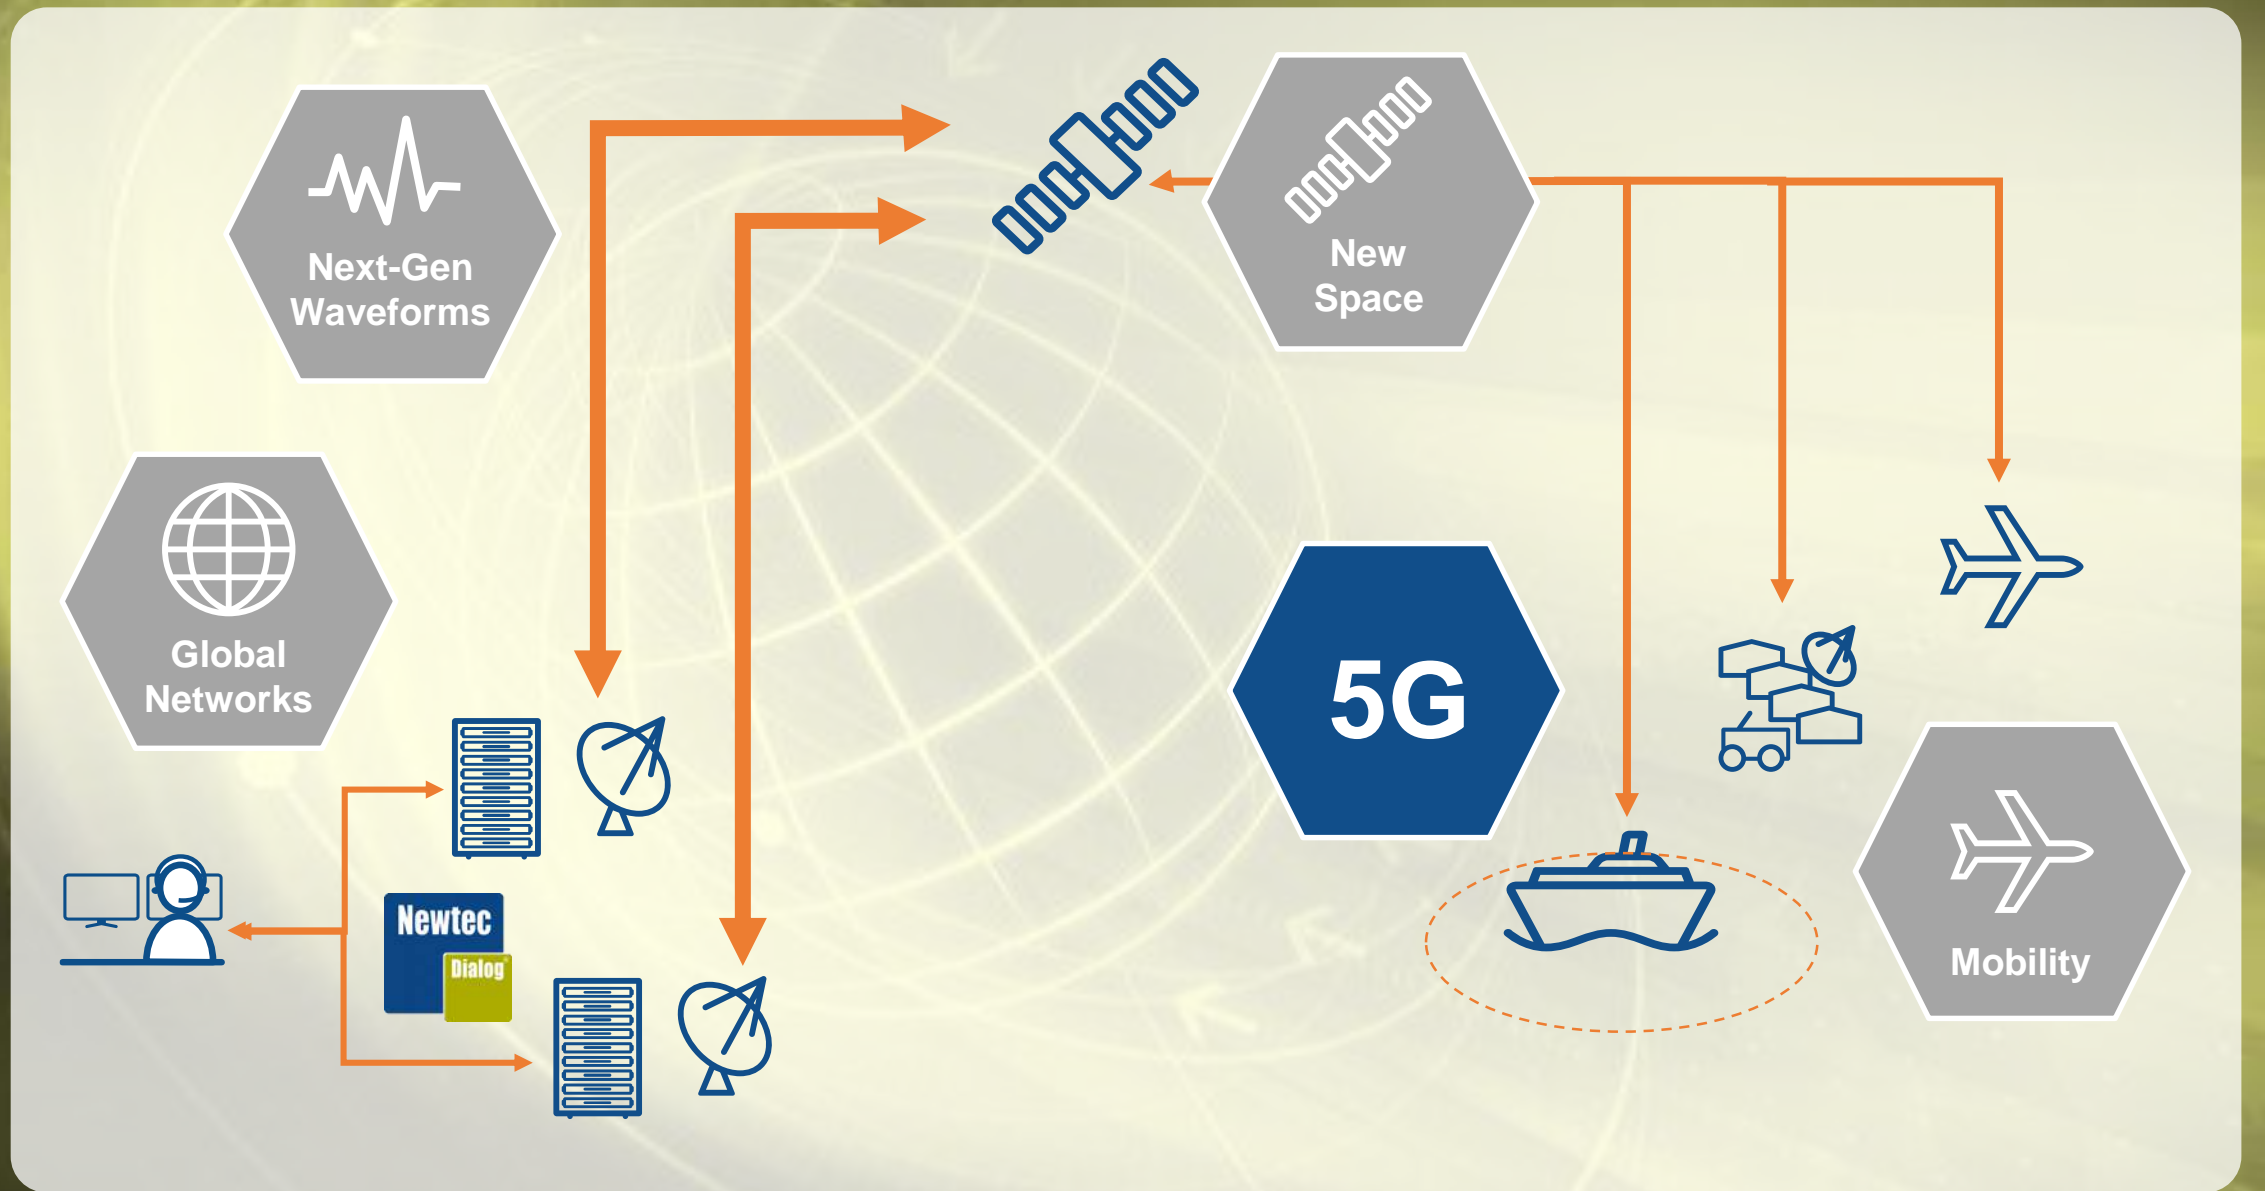

# ON-THE-MOVE EFFICIENCY SEAMLESS BEAMSWITCHING

## Automatic Initial Beam Selection

- On-the-move / On-the-pause
- Rules-based Selection Criteria
  - Beam Database
  - Cost
  - Elevation Angle

## Automatic Beam Switching

- On-the-move
- Sophisticated rules based switching logic
- Towards seamless switching

# 5G

- 5G is the first step towards a unified system for satellite / terrestrial communications
- **Newtec actively involved in the 5G ecosystem:**
  - Development of waveform cores (IPcore division in Brest, France)
  - Member of 3GPP standardization and other steering groups
  - Evolution of Newtec Dialog towards SDN/NFV, edge cloud,...
  - 4G/5G traffic optimizations in Newtec Dialog
- **The 5G infrastructure story is still being written...**