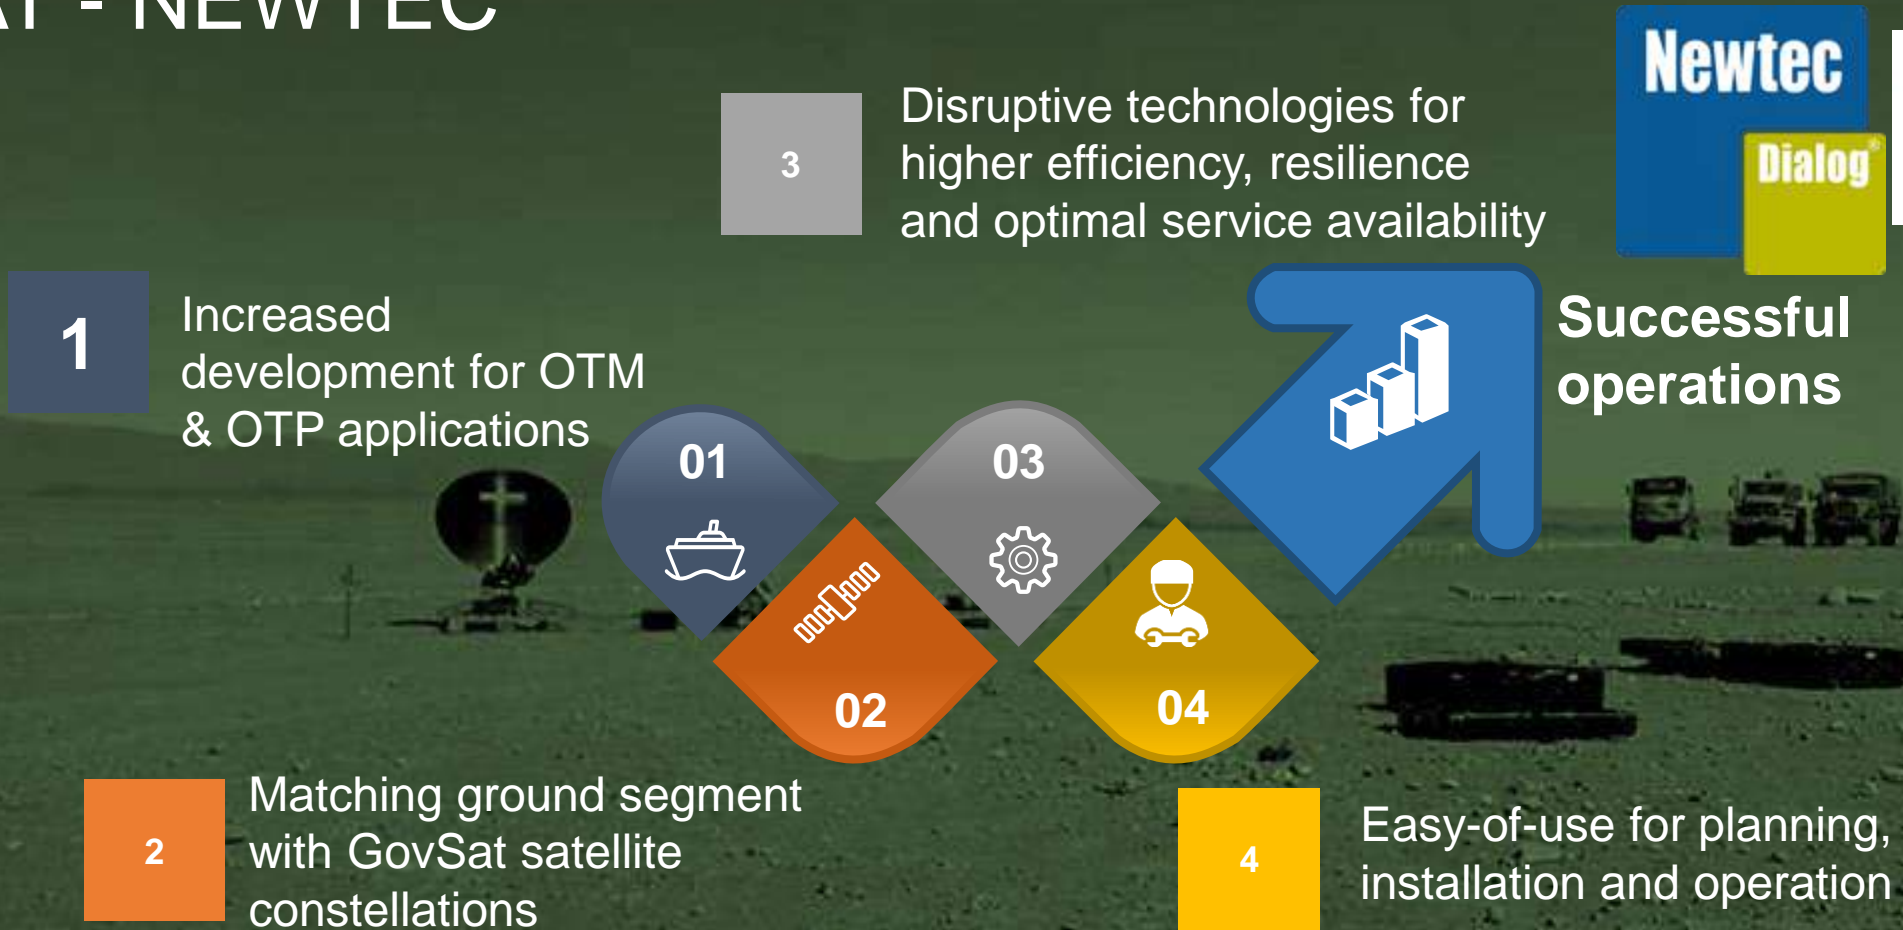

JOINT GOVDEF VALUE PROPOSITION

GOVSAT - NEWTEC