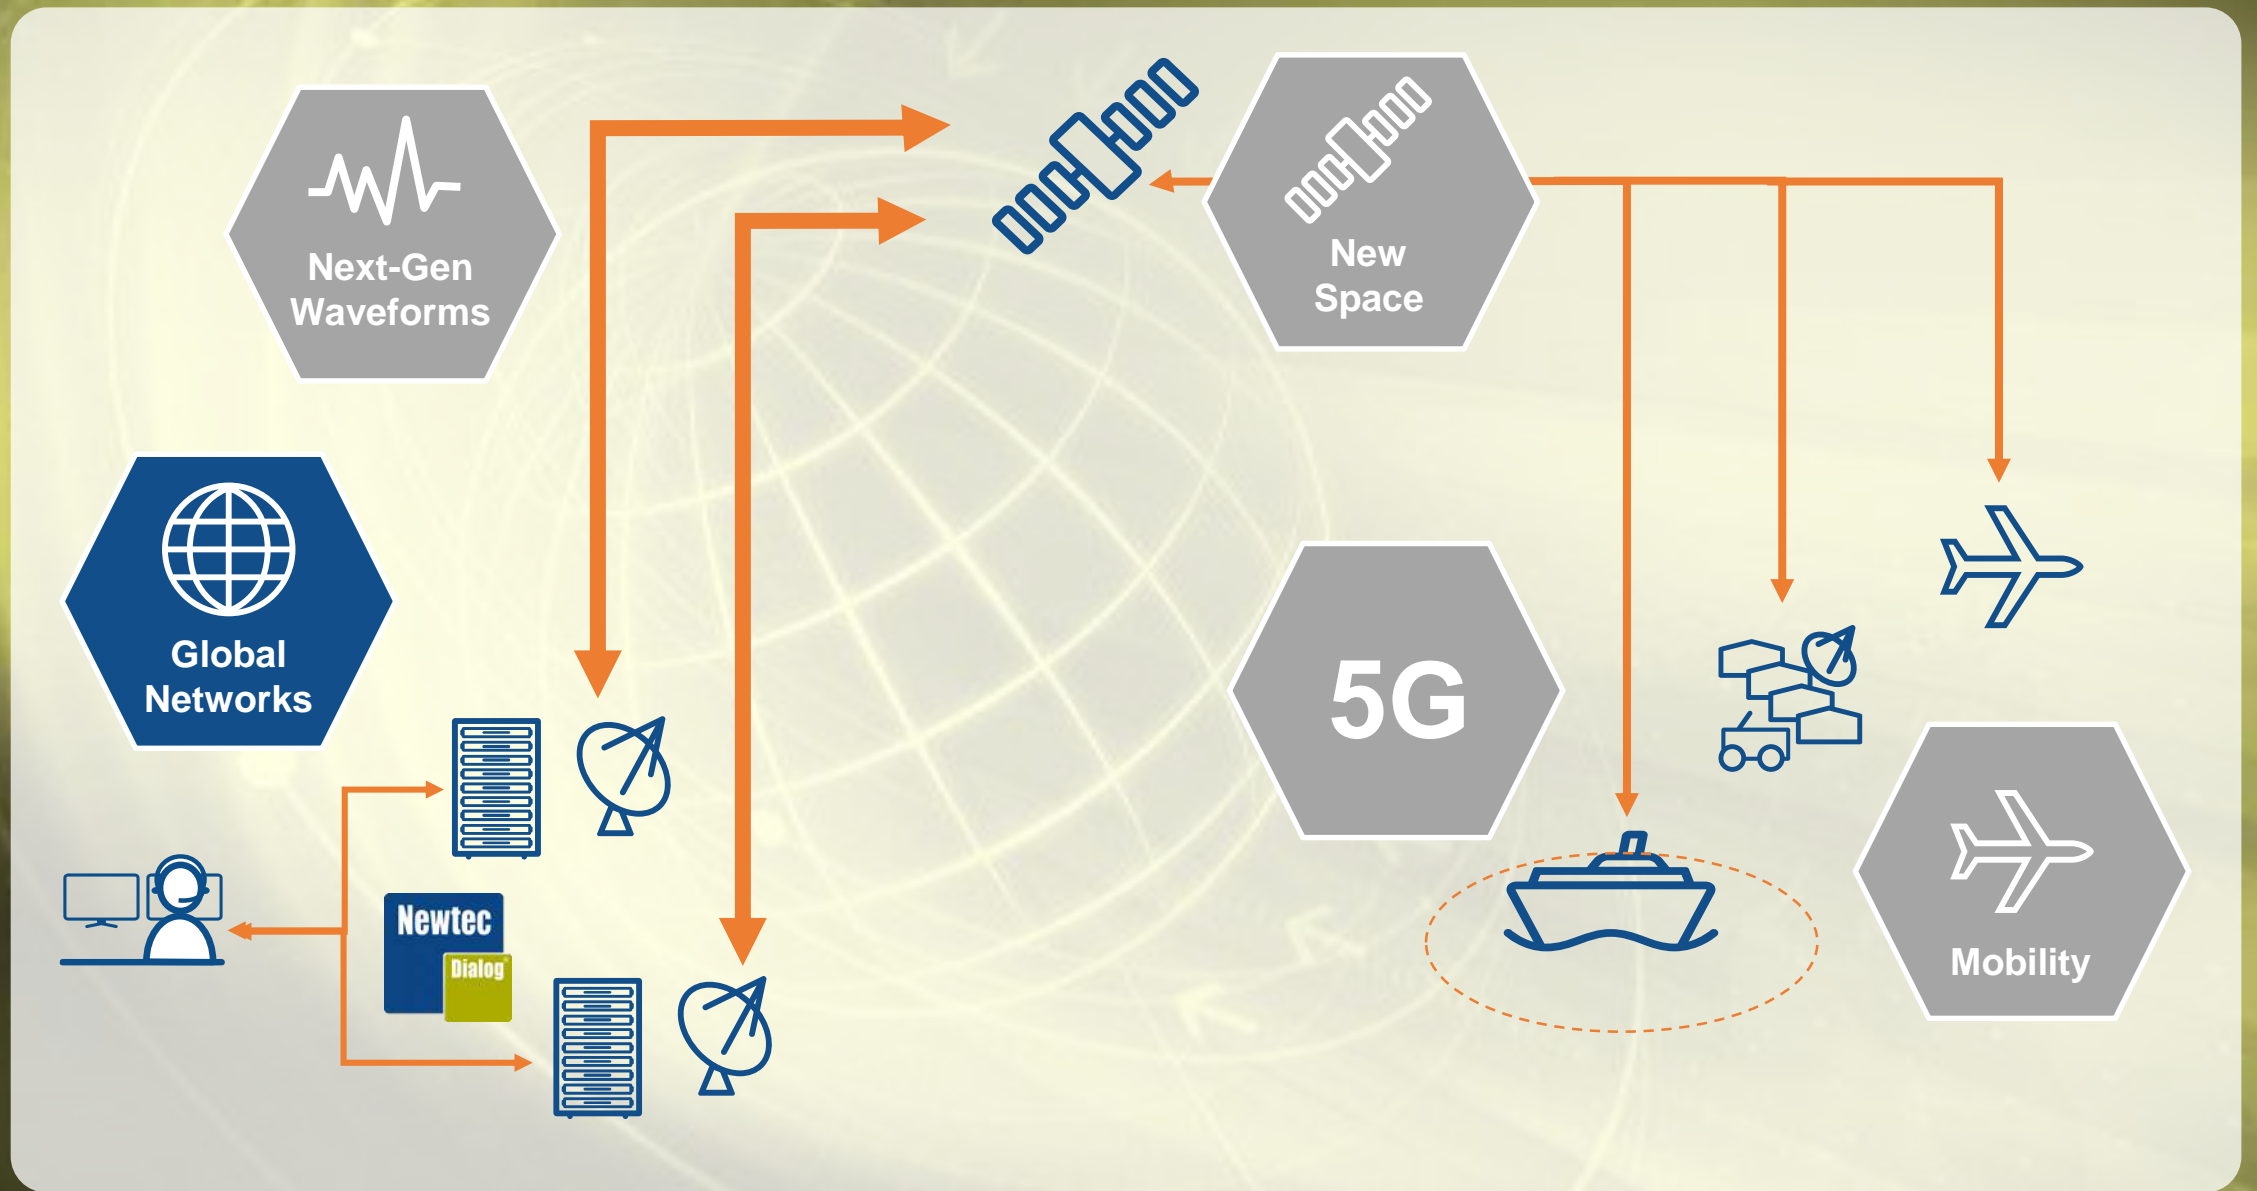

## GOVSAT - NEWTEC

- Increased Resilience with multiple satellites
- Robust Links
- Counter DoS attacks
- Spread Spectrum (LPI/LPD)
- No GPS position distribution
- Government-grade frequency hopping with randomized carriers
- Difficult to intercept
- TX-Mute

# GLOBAL NETWORKS